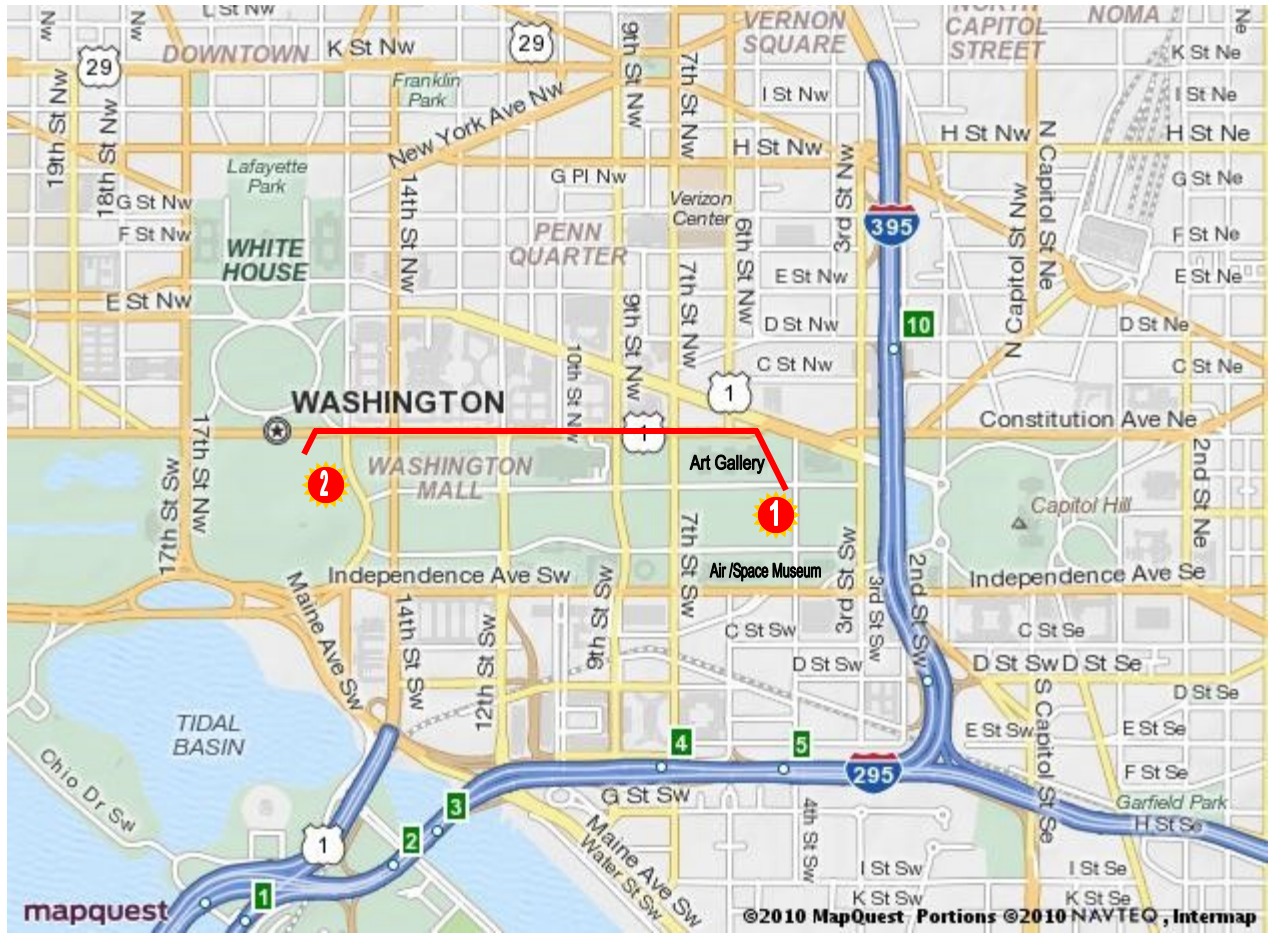

March Route

Rally Point

DC Metro Line